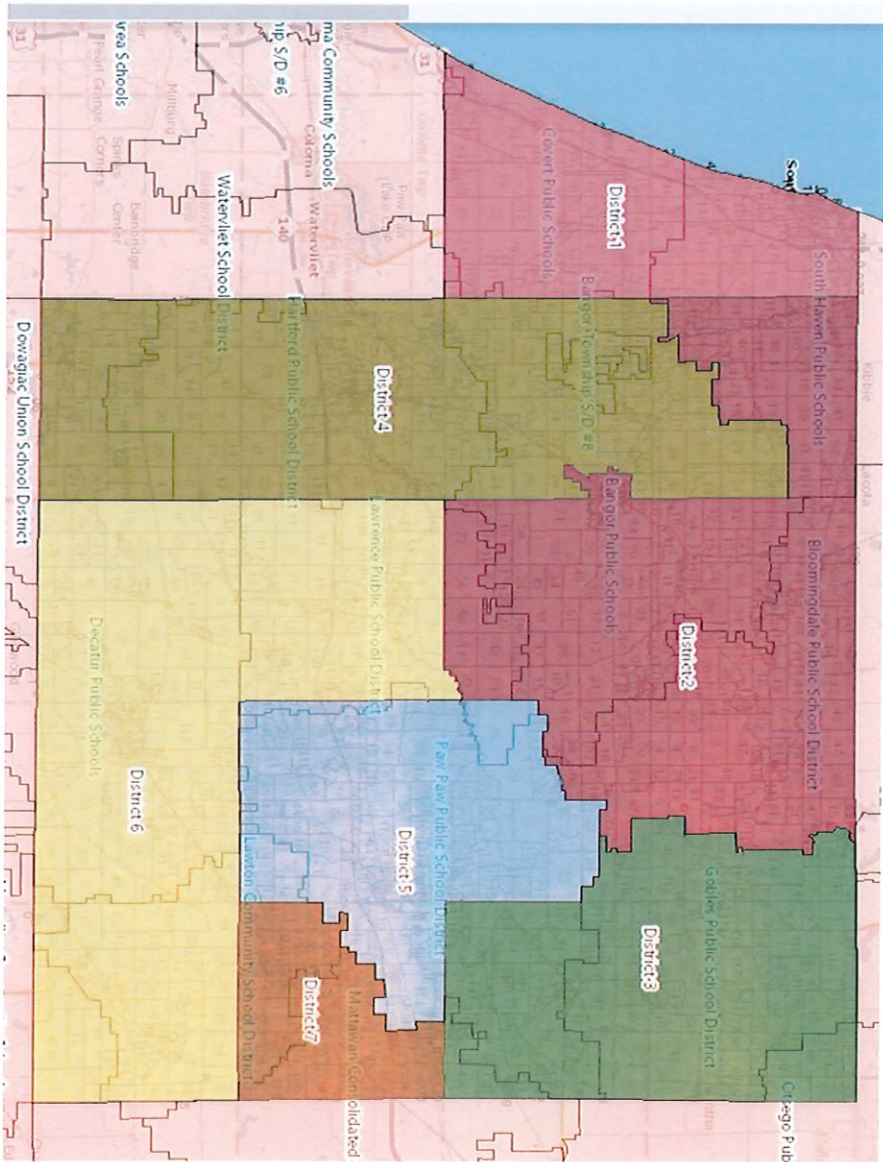

Notations: _____

Suzie Roehm, County Clerk

Proposed Plan 2021-6 Zuiderveen

Population Info

	Plan	County	Remaining
Total Population	75,587	75,587	0
Voting Age Population	58,205	58,205	0
Census Blocks	2,894	2,894	0

Assign Census Blocks

Districts (7)

Add District

Target population for each District is: 10,798,142

District 1	10,511 ppa	-2.7%
District 2	11,496 ppa	+6.5%
District 3	10,649 ppa	-1.4%
District 4	10,256 ppa	-5.0%
District 5	11,242 ppa	+4.1%
District 6	10,802 ppa	+0.0%
District 7	10,631 ppa	-1.5%

Village of Lawton

Van Buren County Reapportionment Plan 2021

District 7

Antwerp Township (part) / VTD(s): Antwerp Twp 1 (part), Antwerp Twp 2 (part), Antwerp Twp 3 (part), Antwerp Twp 4, Antwerp Twp 5

Legal description for District 7