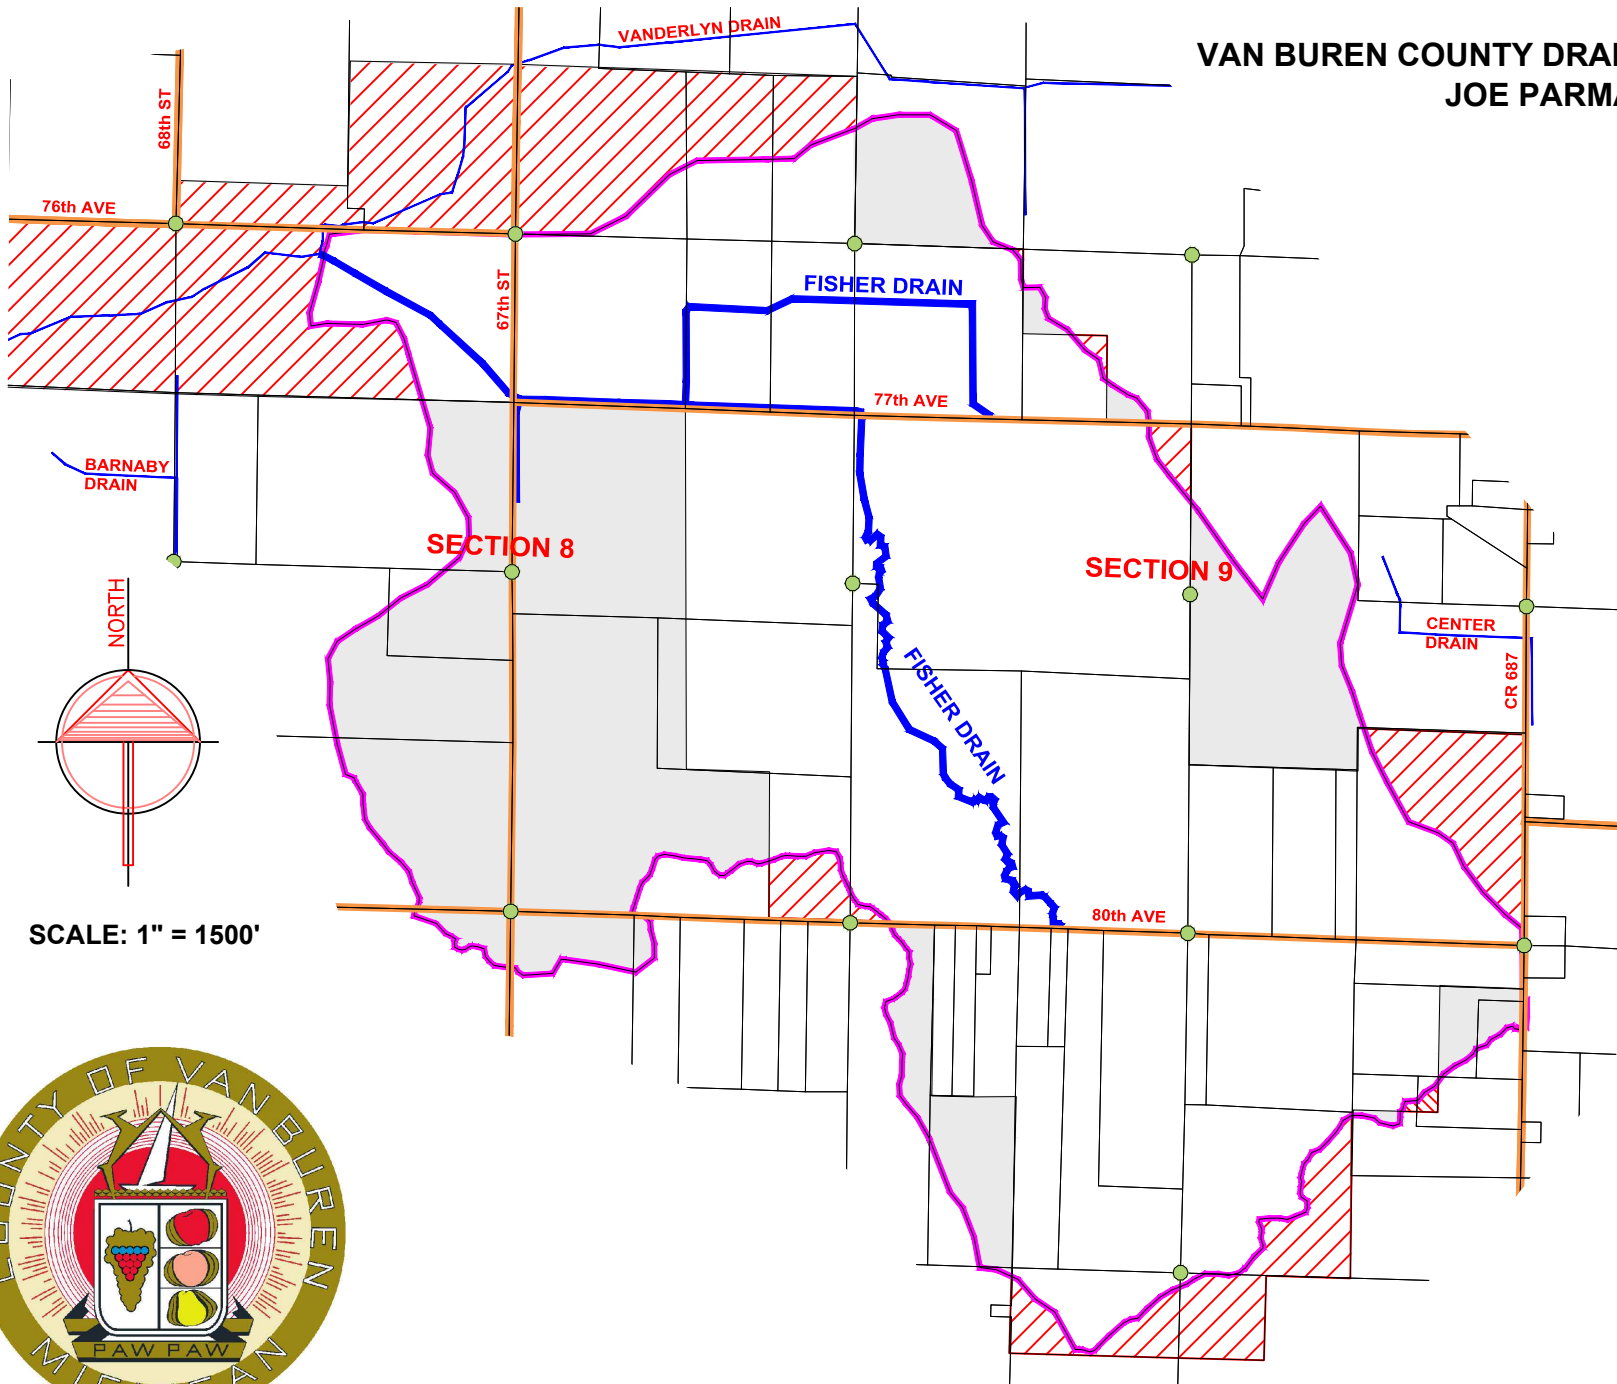

FISHER DRAIN DRAINAGE DISTRICT

VAN BUREN COUNTY DRAIN COMMISSIONER
JOE PARMAN

LEGEND

GOVERNMENT CORNERS 

LANDS ADDED 

LANDS REMOVED 

DRAINAGE DISTRICT 

ROUTE & COURSE 